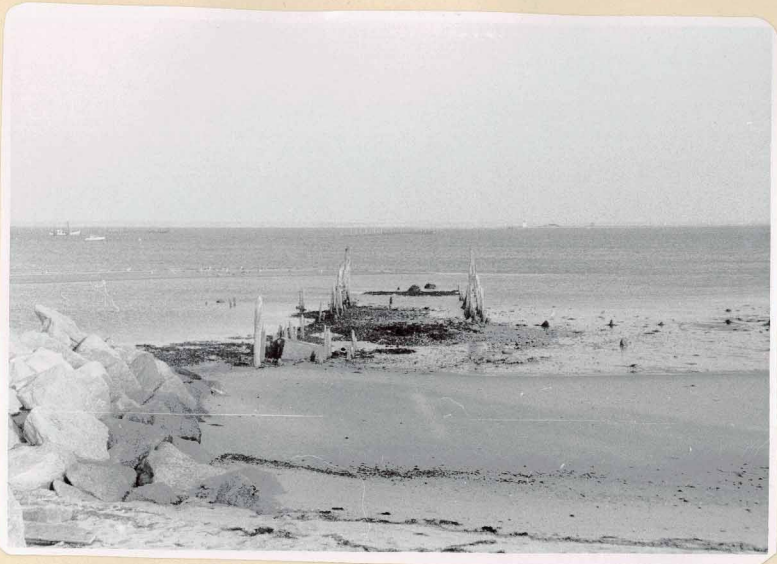

006-165

The Pilings of the Old Western Cold Storage. Long Point can be seen in the background.

Top left picture taken Sept.22, 1956
Others: June 9, 1957

EBB TIDE - Long Point, Right - 1954 - John W. Gregory
The ancient piles of an old wharf stand starkly silhouetted against the sky.