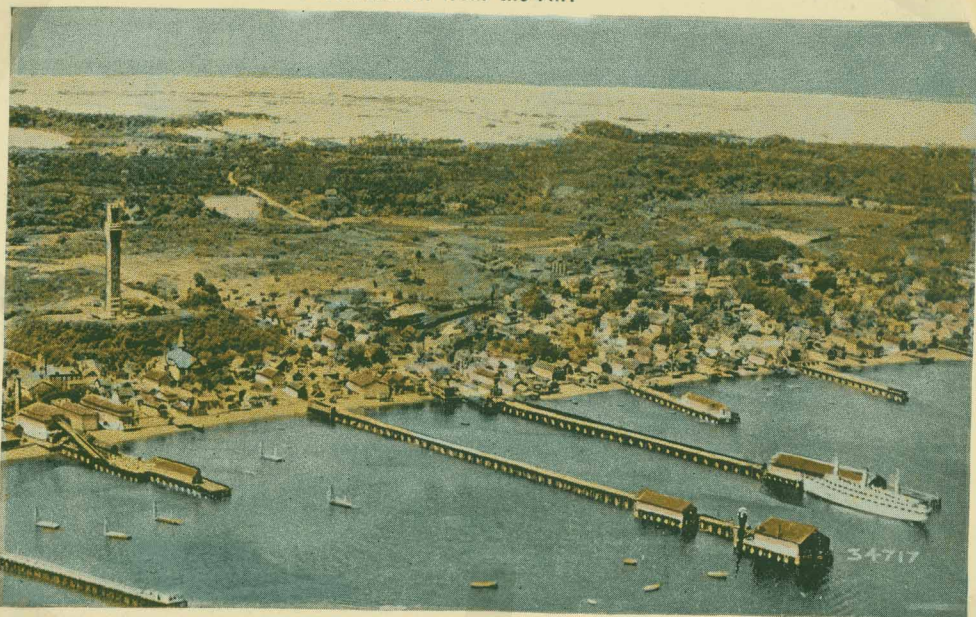

007057

Pilgrim Memorial Monument at Twilight - 1976

1544

The beautiful top of the Monument showing the gargoyles - 1976

Provincetown from the Air.

- 1930 -

- 1976 -