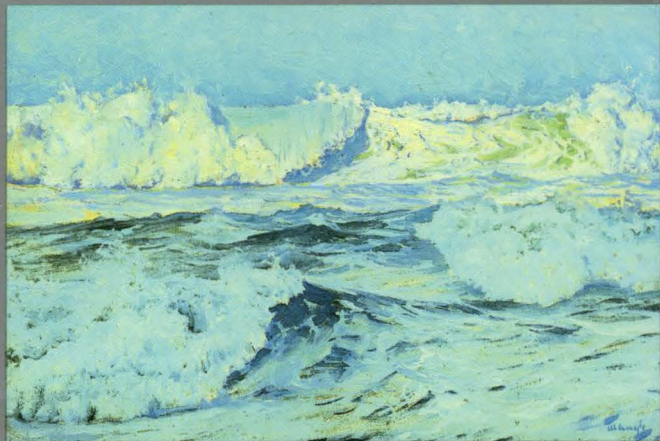

GORDON GRANT (1875-1962)
Nantucket Men
Oil on canvas, 28 x 36 inches
31749
\$19,500

A depiction of the Nantucket whaling ship
Charles Morgan now housed at the Mystic
Seaport Museum in Connecticut.

FREDERICK JUDD WAUGH (1861-1940)
Surging Surf
Oil on paper, 13½ x 19¼ inches
32857
\$8,500